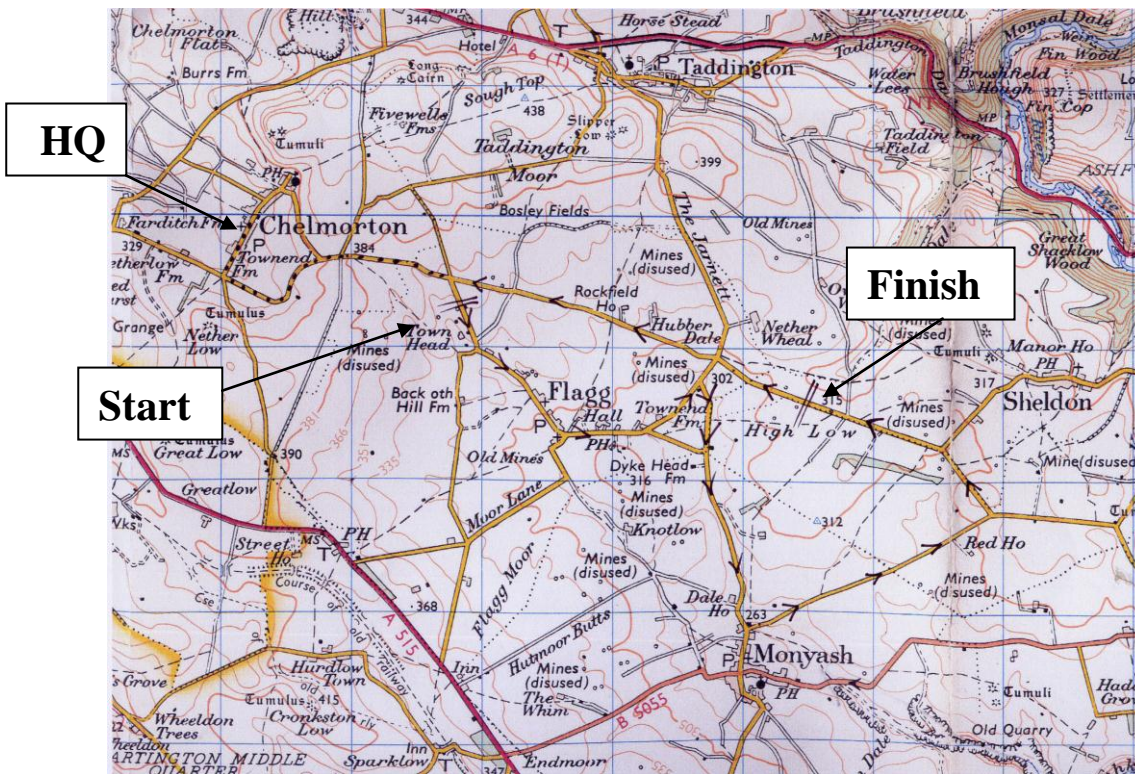

## BikeboxAlan Grand Prix

(over £250 in prizes)

Tel & Fax; 01709 365408  
 M; 078 1234 6826  
[www.bikeboxalan.co.uk](http://www.bikeboxalan.co.uk)

on Sunday 3<sup>rd</sup> July 2011

- HQ:** Chelmorton Institute, Main Street, Chelmorton, Taddington, Derbys SK17 9SH.  
**START:** 10.00 pm Chelmorton Institute.  
**CIRCUIT:** Chelmorton, Flagg and Monyash (see map below)  
**FINISH:** at lay-by on unclassified road 500m from Hubber Dale.  
**DISTANCE:** 5¾ laps of 7.06 miles = total race distance 41.8 miles